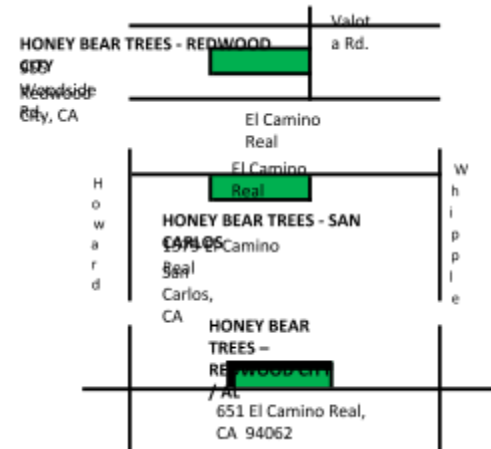

# Woodside Elementary School CHRISTMAS TREE AND WREATH Fundraising Program

Your organization receives 15% of the purchase price when you buy a Holiday tree at HONEY BEAR TREES. Tell your friends & neighbors and raise even more money!

Simply bring this flyer when you purchase your tree and wreath. (If you happen to forget it, there will be extra flyers on the lot). All our trees are of the finest quality and freshness, grown on the Cocco Christmas Tree Farm in Oregon's beautiful Cascade foothills. Here's a great opportunity to find the perfect Christmas Tree and support your organization at the same time!

**WE ARE HAPPY TO ANNOUNCE THAT HONEY BEAR TREES WILL BE RETURNING TO OUR SAN MATEO/ EVENT CENTER LOCATION! NOW WE HAVE 4 LOTS TO SERVE YOU AND MAKE YOUR HOLIDAYS SPECIAL.**

<b>HONEY BEAR TREES- SAN MATEO EVENT CENTER</b> 2495 S. Delaware Ave. San Mateo, CA 94403	Open: 11/28/2019 to 12/24/2019 7 Days a week 9:00 am to 9:00 pm (check our website for early closures)
---	---

<b>HONEY BEAR TREES - REDWOOD</b> 507 Woodside Redwood City, CA 94063 507	Open: 11/16/2019 to 12/24/2019 7 - days a week 9:00 am to 9:00 pm
<b>HONEY BEAR TREES - SAN CARLOS</b> Camino Real Carlos, CA	Open: 11/16/2019 to 12/24/2019 7 - days a week 9:00 am to 9:00 pm
<b>HONEY BEAR TREES - REDWOOD CITY</b> AMERICAN REGION CALLE Redwood City, CA 94062	Open: 11/29/2019 to 12/24/2019 7 - days a week 9:00 am to 9:00 pm